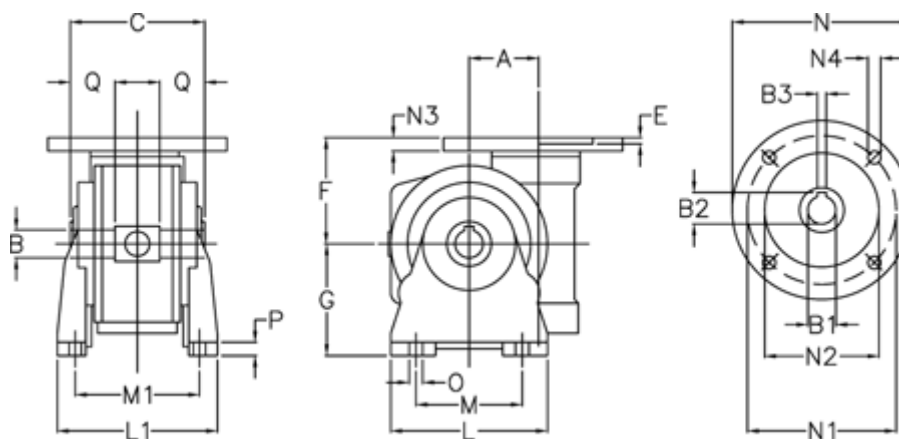

Data Sheet

Article number: 3902030010323
Description: Worm gear
VF 30-V-10-63B14

Measures

A	= 30	G	= 55	N3	= 6
B	= 14 H7	L	= 80	N4	= 5.5
B1 E7	= 11	L1	= 80	O	= 6.5
B2	= 12.8	M	= 50	P	= 8
B3 H9	= 4	M1	= 66	Q	= 20.5
C	= 55	N	= 90		
E	= 5.5	N1	= 75		
F	= 52	N2	= 60		